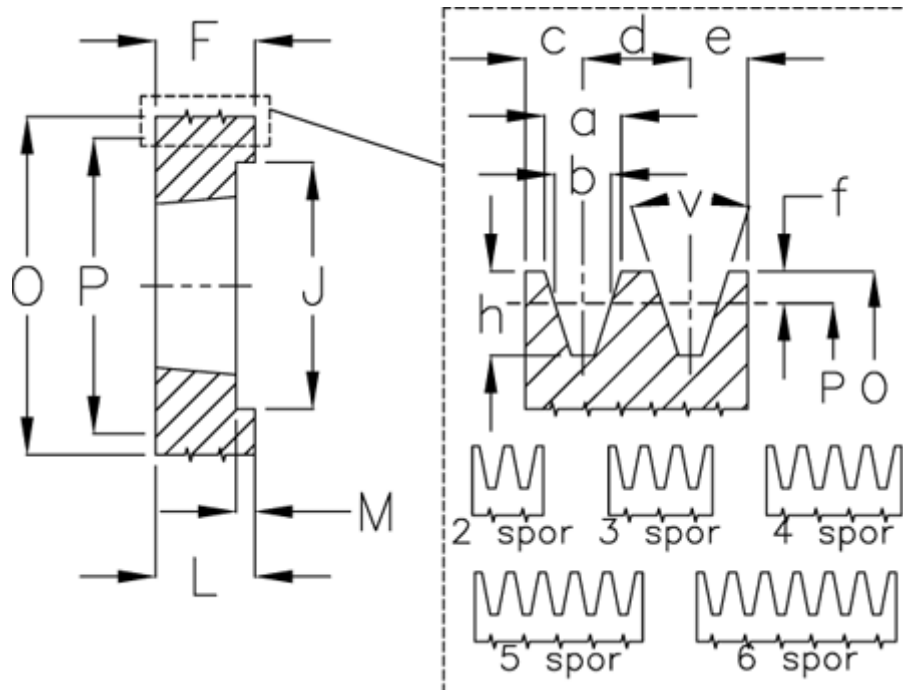

Article number: 604110010603

Description: V-belt pulley SPA 106/3 TL1610

Measures

a	= 12.7	For bush	= 1610	P	= 106
b	= 11.0	h	= 13.8	Type	= SPA
Bush ζ max	= 42	J	= 72	v	= 34 degrees
c	= 10.0	K	= -		
d	= 15	L	= 25		
e	= 10.0	m	= 25.0		
f	= 2.8	Number of ribs	= 3		
F	= -	O	= 111.5		